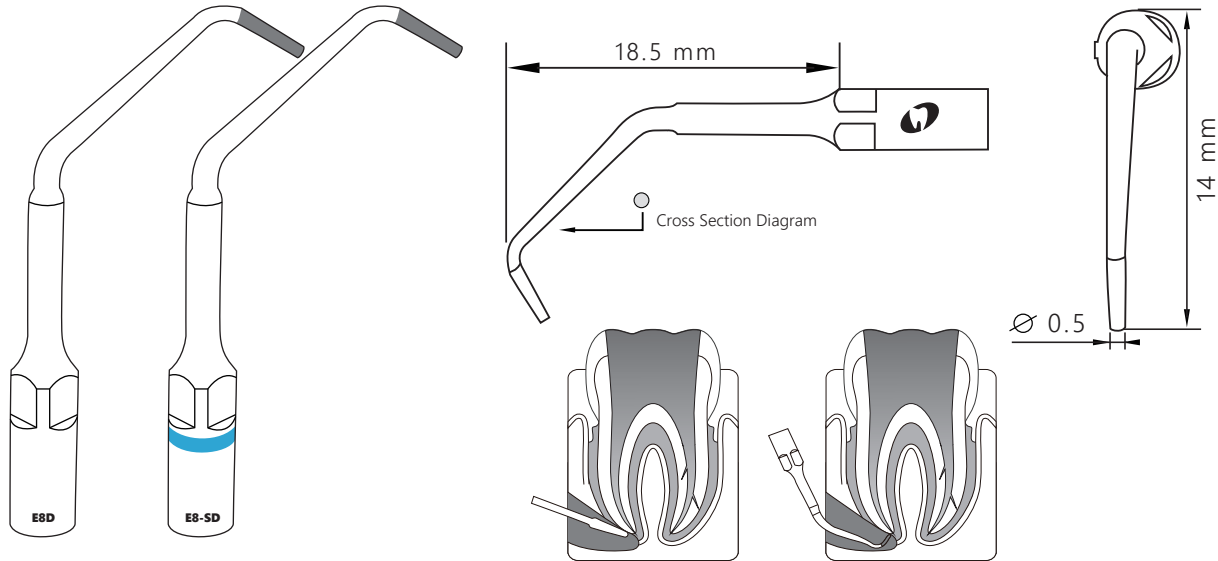

EMS[®] E8D

Satelec[®] E8-SD

Order Code 6680634

Order Code 6680643

Function Description: Used for root canal retrogression, efficient root apical polishing

Mode: E
Power: 1-6

Recommended
Service Life
50 root canals

Water Flow Rate
low, mid & high