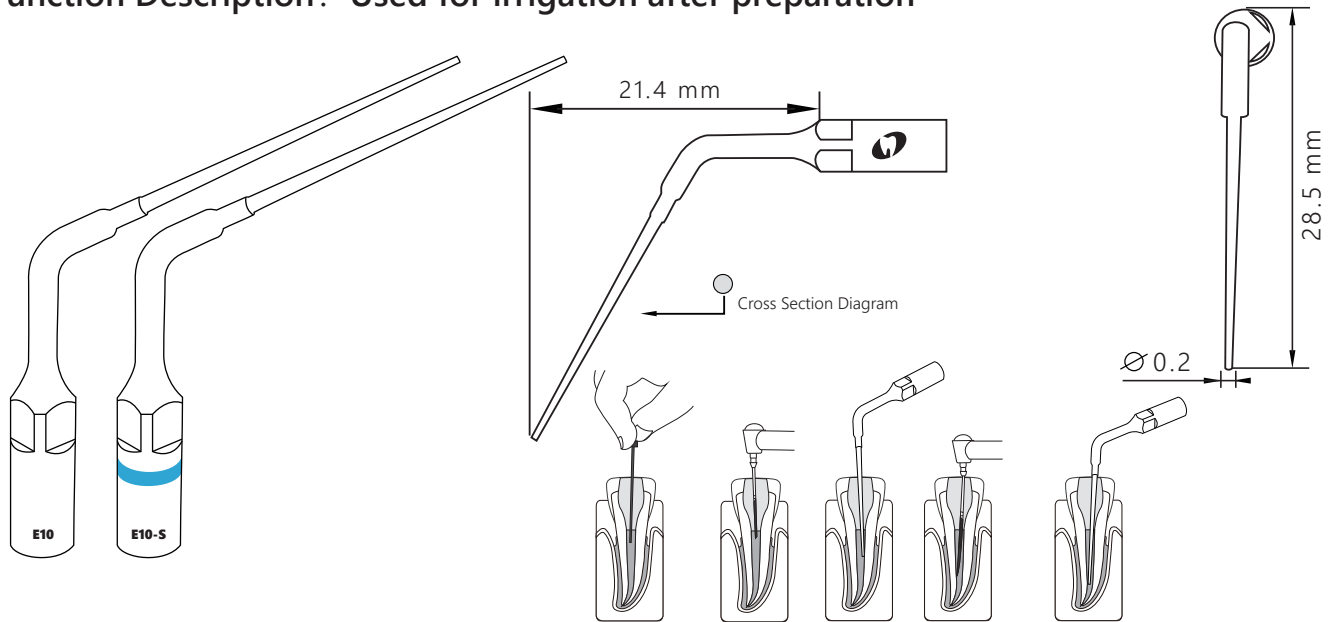

EMS[®] E10

Satelec[®] E10-S

Order Code 6680610

Order Code 6680616

Function Description: Used for irrigation after preparation

Mode: E
Power: 1-3

Recommended
Service Life
50 root canals

Water Flow Rate
mid&high