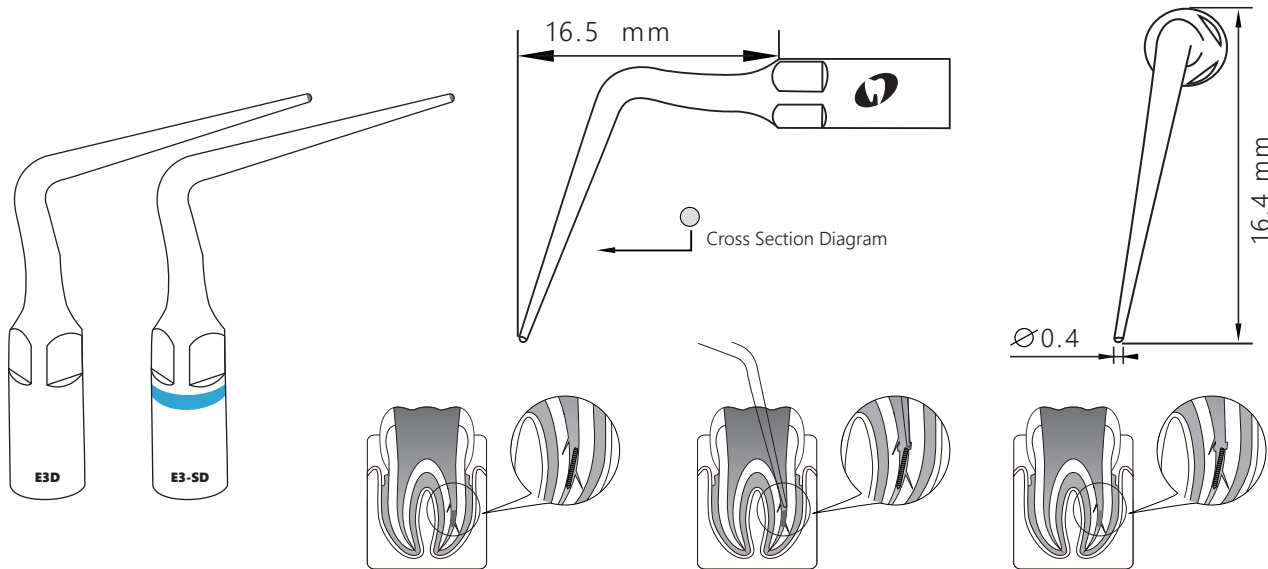

EMS® E3D

Satelec® E3-SD

Order Code 6680651

Order Code 6680638

Function Description: Enlargement of the canal walls to remove the broken instrument

Mode: E
Power: 1-3

Recommended
Service Life
50 root canals

Water Flow Rate
low, mid & high