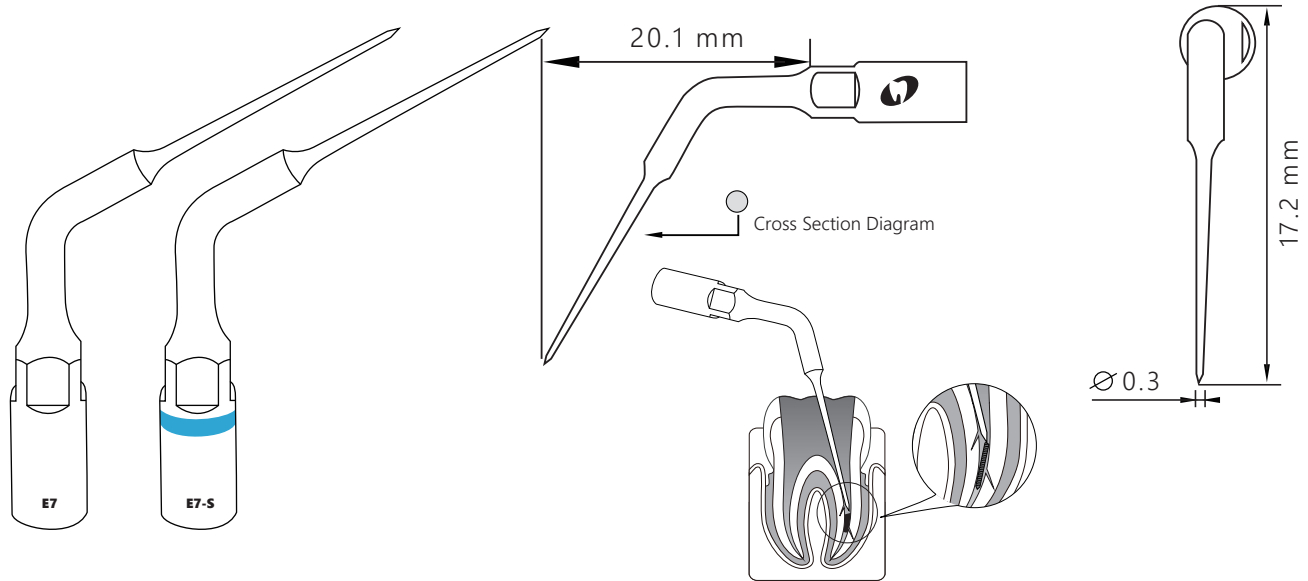

EMS® E7

Satelec® E7-S

Order Code 6680542

Order Code 6680660

Function Description: Removal of broken instrument

Mode: E
Power: 1-3

Recommended
Service Life
50 root canals

Water Flow Rate
mid&high