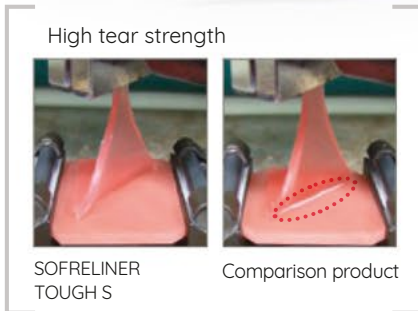

SOFRELINER TOUGH M

Permanent soft relining – long-lasting wearing comfort for up to 2 years.

Time and cost saving

The material can also be used chair-side. No waiting time for the patient, no laboratory costs for the dentist.

Permanent

No peeling or tearing of the relining – permanent hold. Likewise lasting comfort without any loss of material stability.

Safe mouthfeel

Smooth surface offers little surface for plaque – no bad odours.