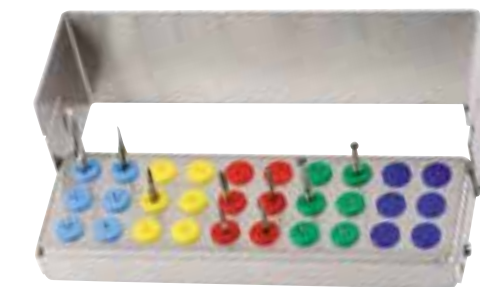

Bur Stands

Plug'In

The silicone plugs hold any type of bur securely!

Stainless Steel and silicone. Can be rotated to offer the burs flat or at an angle. Will hold FG or RA burs whatever their diameter. Keep the instruments safe and save assistant time. Available in colours **2 3 4 5**.

H.6 CM - 6 HOLES

• Ref. 206003
Size 7,5 x 2 x 6 cm

H.7 CM - 6 HOLES

• Ref. 206004
Size 7,5 x 2 x 7 cm

« Maxi » Plug'In

PLUG'IN 20 HOLES

• Ref. 190214 - Size 9,7 x 2,5 x 3,4 cm
Small in size, large in storage

PLUG'IN 30 HOLES

• Ref. 190230 - Size 11 x 3,5 x 3,4 cm
Small in size, large in storage

PLUG'IN 40 HOLES

• Ref. 190218
Size 10,9 x 8 x 3,5 cm

PLUG'IN PLATE WITH 40 HOLES and cassette

• Plug'In Plate - Ref. 190215 - Size 11 x 8 x 1,5 cm
• Cassette (empty) - Ref. 190216 - Size 11,5 x 9 x 4 cm
• Plug'In Plate + Cassette - Ref. 190217