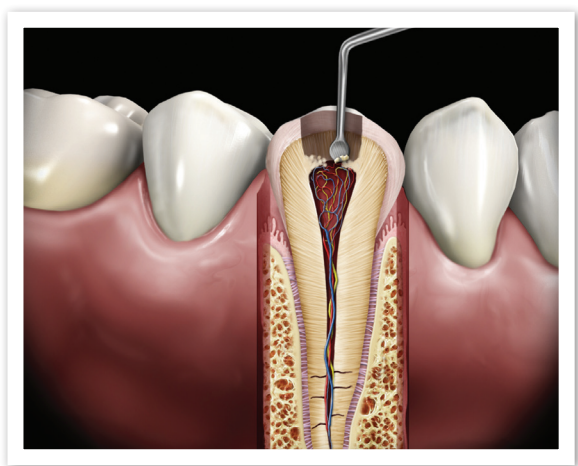

EXCAVATORS

Hu-Friedy's endodontic excavators feature extended-length shanks and are meticulously handcrafted from the highest grade stainless steel. They help the clinician access the pulp chamber for easy and efficient removal of dentin. The result is a superior clinical outcome and improved efficiency.

2 Glick
| EXCGL2

31L
| EXC31L
Handle options:
#6, #41

31W
Oval Spoon
| EXC31W
Handle options:
#6, #41

32L
| EXC32L
Handle options:
#6, #41

33L
| EXC33L
Handle options:
#6, #41