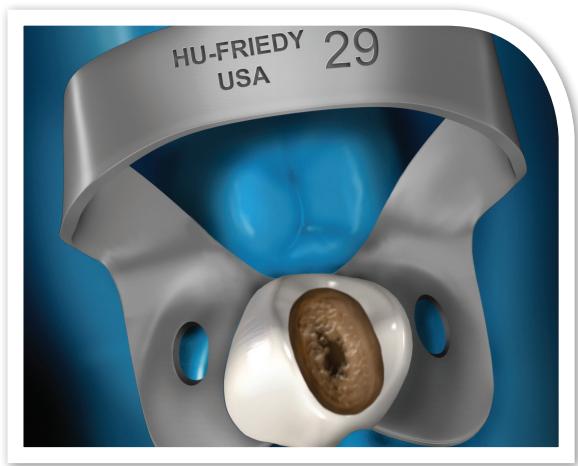

EXCAVATORS

Hu-Friedy's endodontic excavators feature extended-length shanks and are meticulously handcrafted from the highest grade stainless steel. They help the clinician access the pulp chamber for easy and efficient removal of dentin. The result is a superior clinical outcome and improved efficiency.

2 Glick
| EXCGL2

31L
| EXC31L
Handle options:
#6, #41

31W
Oval Spoon
| EXC31W
Handle options:
#6, #41

32L
| EXC32L
Handle options:
#6, #41

33L
| EXC33L
Handle options:
#6, #41