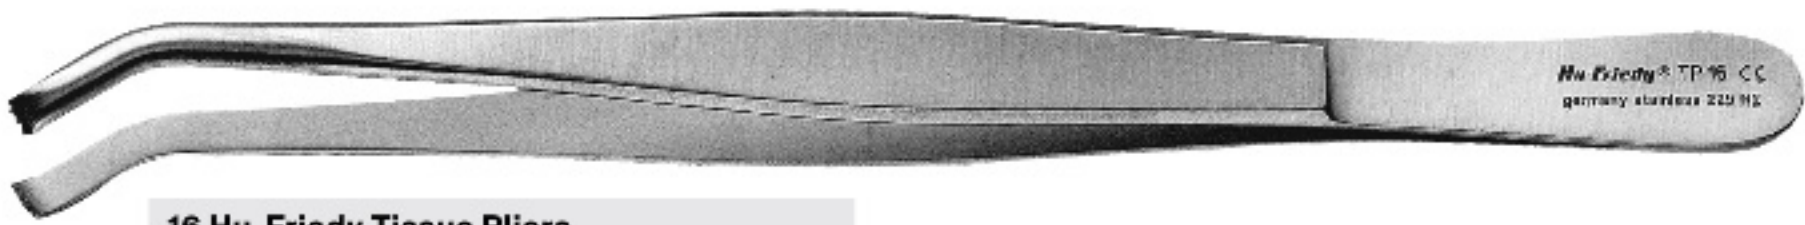

16 Hu-Friedy Tissue Pliers
15 cm **TP16**