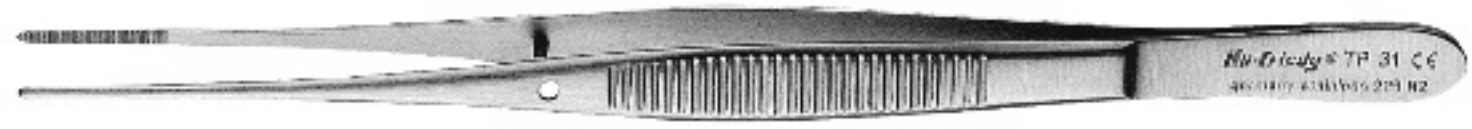

Tissue Pliers

Our selection of Tissue Pliers are designed to grasp and stabilize soft tissue during suturing. Available in plain, 1x2, and multiple teeth, our portfolio offers a variety of designs to accommodate clinician preferences.

Tissue Plier 1x2, Curved, Fine
14.2 cm **TPA**

16 Hu-Friedy Tissue Pliers
15 cm **TP16**

32 Semkin-Taylor Tissue Pliers
12.5 cm, Straight **TP31**
12.5 cm, Curved **TP32**

34 Semkin-Taylor Tissue Plier 1x2
12.6 cm, Straight **TP33**
12.6 cm, Curved **TP34**