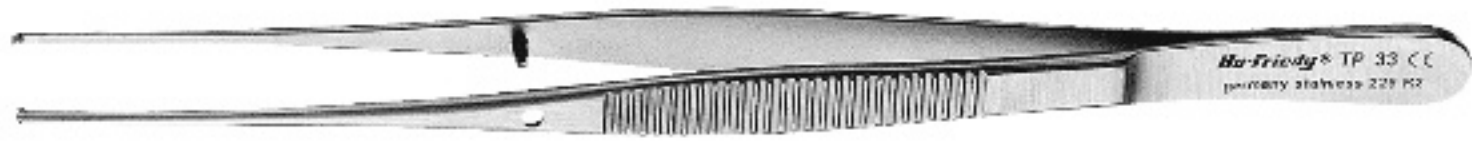

Tissue Pliers

Our selection of Tissue Pliers are designed to grasp and stabilize soft tissue during suturing. Available in plain, 1x2, and multiple teeth, our portfolio offers a variety of designs to accommodate clinician preferences.

Tissue Plier 1x2, Curved, Fine
14.2 cm **TPA**

16 Hu-Friedy Tissue Pliers
15 cm **TP16**

32 Semkin-Taylor Tissue Pliers
12.5 cm, Straight **TP31**
12.5 cm, Curved **TP32**

34 Semkin-Taylor Tissue Plier 1x2
12.6 cm, Straight **TP33**
12.6 cm, Curved **TP34**